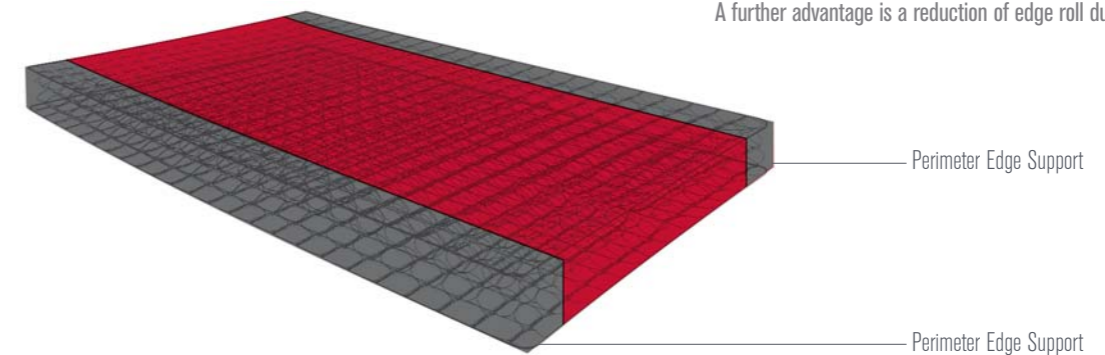

Infinity Micro Gauge Wire Technology allows you to create a diverse range of spring unit features and sleep options which are able to meet the demands from a broad range of customer requirements.

Infinity Sleep Science Features:

- Perfect sleep posture
- Five Firmness Levels
- Perimeter Edge Support
- Unit Zoning Options
- No Roll Together Units
- Head To Toe Helical option

Zoning Possibilities

Perimeter Edge Zone

Perimeter edge support gives a firm edge feel to the mattress and helps to reduce perimeter sagging of the mattress. A further advantage is a reduction of edge roll during sleep.

Head To Toe

The Infinity Head To Toe configuration offers two independent levels of firmness and comfort tailored to independent sleepers. Head To Toe options also avoid the need for zip and link products.

Shoulder To Shoulder

Areas of the Infinity spring unit are zoned to offer the correct levels of support over the length of the mattress, ensuring a perfect sleep posture is maintained. Product comfort and pressure relief is further enhanced with up to several zoning possibilities.