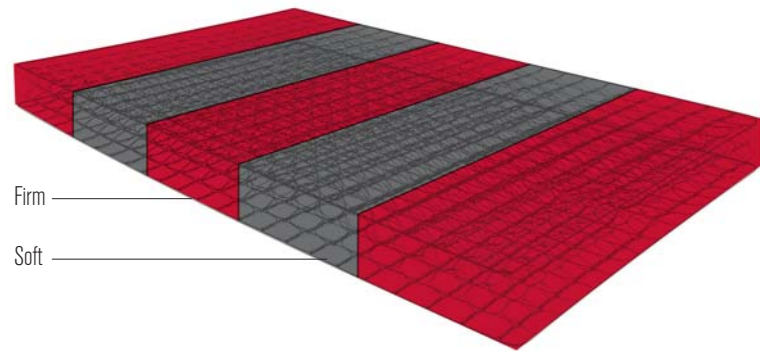

Infinity Micro Gauge Wire Technology allows you to create a diverse range of spring unit features and sleep options which are able to meet the demands from a broad range of customer requirements.

Infinity Sleep Science Features:

- Perfect sleep posture
- Five Firmness Levels
- Perimeter Edge Support
- Unit Zoning Options
- No Roll Together Units
- Head To Toe Helical option

Zoning Possibilities

Perimeter Edge Zone

Perimeter edge support gives a firm edge feel to the mattress and helps to reduce perimeter sagging of the mattress. A further advantage is a reduction of edge roll during sleep.

Head To Toe

The Infinity Head To Toe configuration offers two independent levels of firmness and comfort tailored to independent sleepers. Head To Toe options also avoid the need for zip and link products.

Shoulder To Shoulder

Areas of the Infinity spring unit are zoned to offer the correct levels of support over the length of the mattress, ensuring a perfect sleep posture is maintained. Product comfort and pressure relief is further enhanced with up to several zoning possibilities.