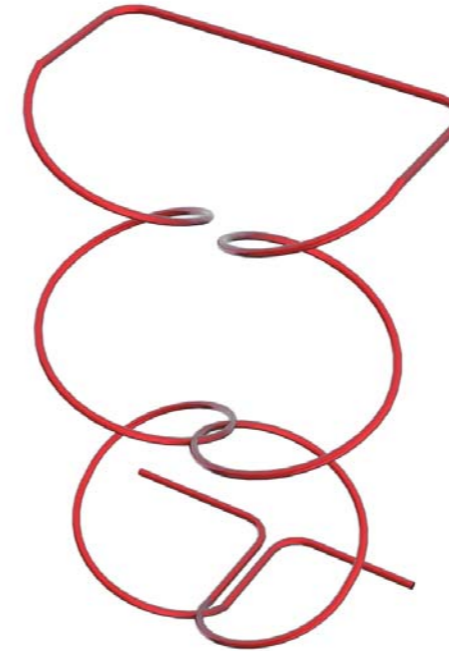

Innovative design for maximum comfort