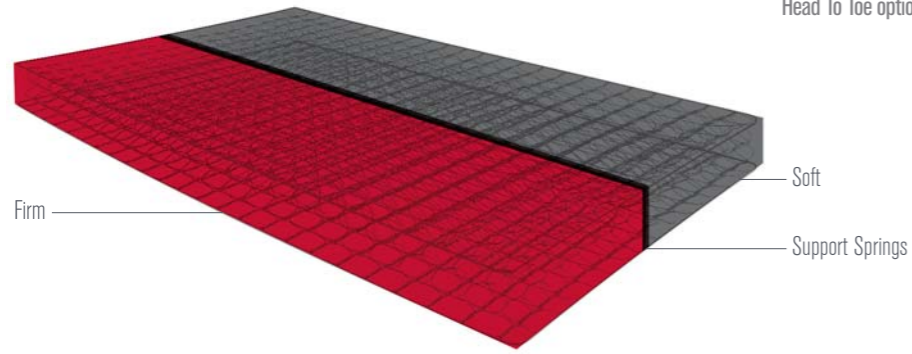

Infinity Micro Gauge Wire Technology allows you to create a diverse range of spring unit features and sleep options which are able to meet the demands from a broad range of customer requirements.

Infinity Sleep Science Features:

- Perfect sleep posture
- Five Firmness Levels
- Perimeter Edge Support
- Unit Zoning Options
- No Roll Together Units
- Head To Toe Helical option

Zoning Possibilities

Perimeter Edge Zone

Perimeter edge support gives a firm edge feel to the mattress and helps to reduce perimeter sagging of the mattress. A further advantage is a reduction of edge roll during sleep.

Head To Toe

The Infinity Head To Toe configuration offers two independent levels of firmness and comfort tailored to independent sleepers. Head To Toe options also avoid the need for zip and link products.

Shoulder To Shoulder

Areas of the Infinity spring unit are zoned to offer the correct levels of support over the length of the mattress, ensuring a perfect sleep posture is maintained. Product comfort and pressure relief is further enhanced with up to several zoning possibilities.