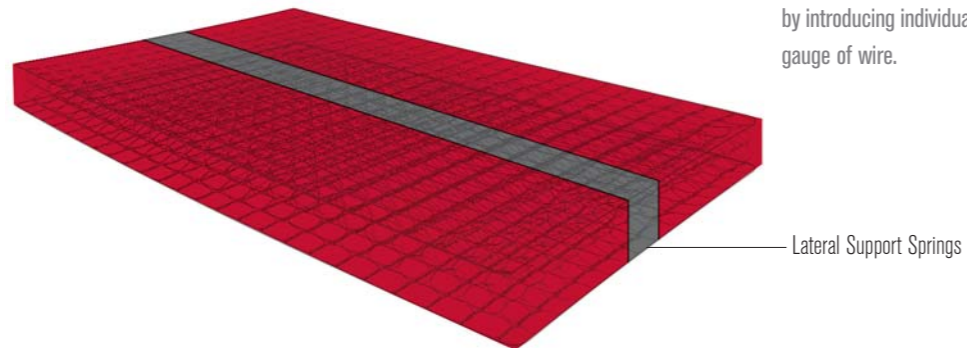

- Perfect sleep posture
- Five Firmness Levels
- Perimeter Edge Support
- Unit Zoning Options
- No Roll Together Units
- Head To Toe Helical option

Zoning Possibilities

Perimeter Edge Zone

Perimeter edge support gives a firm edge feel to the mattress and helps to reduce perimeter sagging of the mattress. A further advantage is a reduction of edge roll during sleep.

Head To Toe

The Infinity Head To Toe configuration offers two independent levels of firmness and comfort tailored to independent sleepers. Head To Toe options also avoid the need for zip and link products.

Shoulder To Shoulder

Areas of the Infinity spring unit are zoned to offer the correct levels of support over the length of the mattress, ensuring a perfect sleep posture is maintained. Product comfort and pressure relief is further enhanced with up to several zoning possibilities.

No Central Roll Together

The Infinity's revolutionary Central Firm Zone is designed to avoid roll together during sleep. The central zone is achieved by introducing individual rows of springs from a slightly firmer gauge of wire.